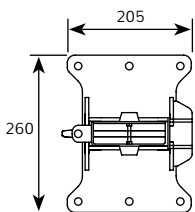

PLAN

SIDE ELEVATION

ELEVATION

© Turnstar Systems

JHB FACTORY

18 6th Street, Wynberg,
Sandton, 2090
T: +27 (0)11 786 1633
F: +27 (0)11 440 5839

CAPE BRANCH

Unit 9 Elect Park,
13 Teejay Road, Brackenfell,
Cape Town, 7560
T: +27 (0)21 981 3043