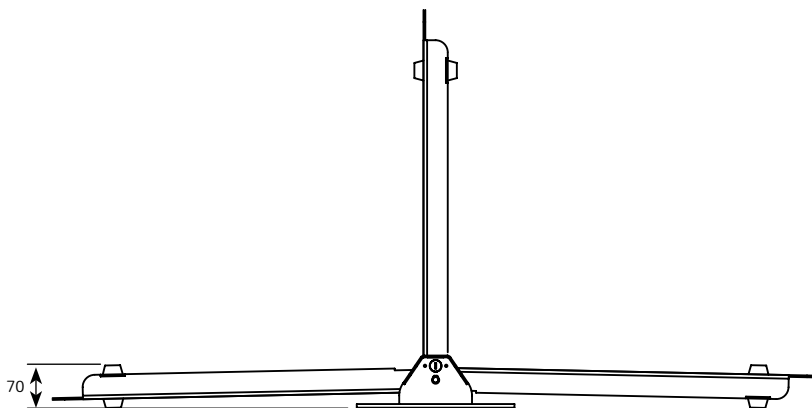

SIDE ELEVATION