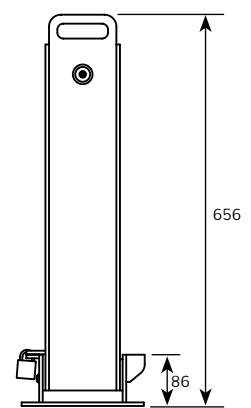

MY PARKING RESERVED PARKING BLOCKER

- Reserve your parking spot
- Hot dip galvanised finish - ideal for corrosive environments (additional powder coating also available)
- Supplied with a fixed pin lock for convenience
- Supplied with lugs for locking with a padlock
- Rubber stoppers for a soft landing when lowered
- Can be lowered in forward and backward position
- Not for use as an anti-theft device

PLAN

ELEVATION

© Turnstar Systems

JHB FACTORY

18 6th Street, Wynberg,
Sandton, 2090
T: +27 (0)11 786 1633
F: +27 (0)11 440 5839

CAPE BRANCH

Unit 9 Elect Park,
13 Teejay Road, Brackenfell,
Cape Town, 7560
T: +27 (0)21 981 3043

KZN BRANCH

Unit 5 - 7 Amatuli Industrial Park,
5 - 7 Eagle Road, Shaka's Head,
Umhlali, Kwazulu-Natal, 4420
T: +27 (0)32 947 0391

POSTAL ADDRESS

PO Box 41,
Highlands North,
2037